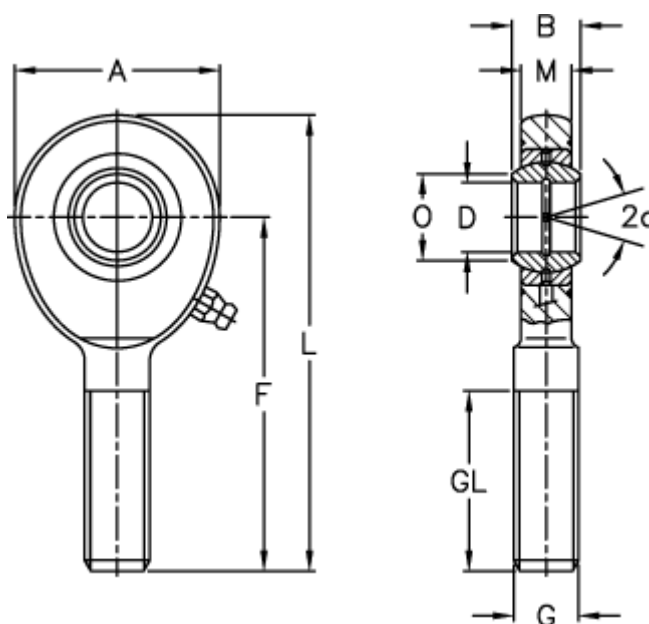

# Data Sheet

Article number: 03482008  
Description: Fluro Rod end EAL 8  
Note: 8

## Measures

A	= 24	L	= 54
a (degrees)	= 15	M	= 6
B	= 8	O	= 10.2
D	= 8	Static drive kN	= 12.7
Dynamic drive (kN)	= 5.5	Weight	= 28
F	= 42		
g	= M8		
GL	= 22		